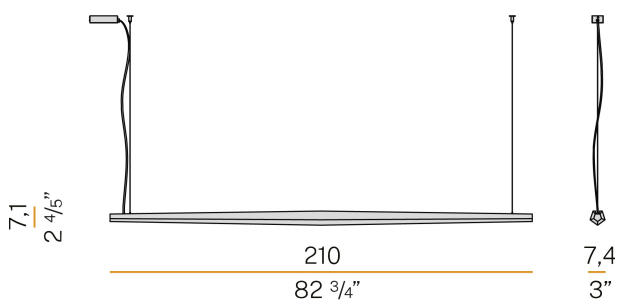

PANZERI

Viisi

220-240V AC dimmable (DALI/Push DIM)

L02101.210.0402

● white

Data sheet

CODE	L02101.210.0402
SYSTEM POWER CONSUMPTION	44W
EFFICACY	54lm/W
LIGHT SOURCE	LED
COLOUR TEMPERATURE	3000K Ra>90
LIGHT DISTRIBUTION	diffused
POWER SUPPLY	220-240V AC
FREQUENCY	50/60Hz
ELECTRICAL CONFIGURATION	dimmable (DALI/Push DIM)
DRIVER	integrated included
NOMINAL LUMINOUS FLUX	5180lm
LUMEN OUTPUT	2376lm
EFFICIENCY	45.9%
WEIGHT	3,00 Kg
PROTECTION DEGREE	IP40
PACKING DIMENSIONS (CM)	14,0 x 224,0 x 14,0

Suspension lighting fixture for interiors, with indirect light emission. Machined aluminium structure in white or black polyacrylic paint. Anodized extruded aluminium heat sink. Extruded polycarbonate diffuser with opaline finish. Suspension kit with griplocks and 2m (78,7") long steel cables. 2,3m (90,6") long power cable in transparent PVC. Power canopy with galvanized sheet metal ceiling bracket and pickled sheet metal covering in white or black polyacrylic paint.

Technical drawing

Polar diagram